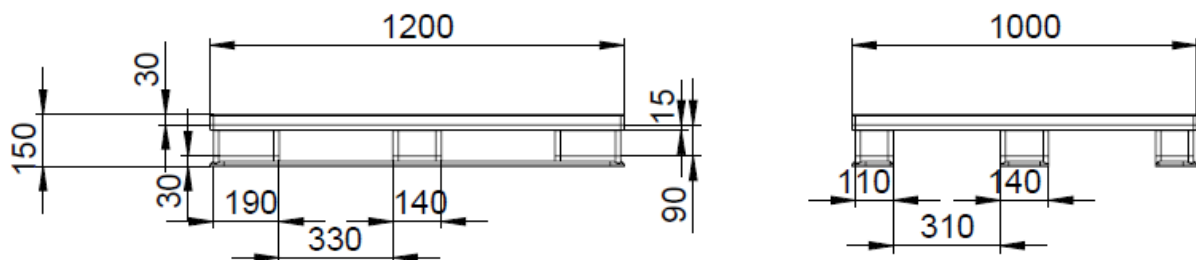

Entry dimensions*:

*All load capacity data is only valid in case of evenly distributed load. For all indicated dimension tolerances of +/- 3 mm apply.