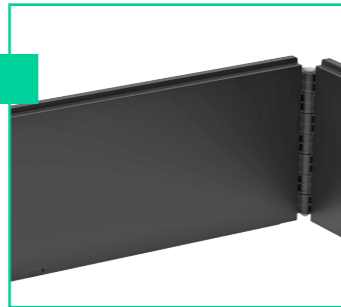

For a sustainable future.

The new KIGAFRAME[®]

Function, quality and sustainability

The new KIGAFRAME® convinces with optimal stability and clever handling. Produced out of 100 % recyclable plastic material – clears the way for a green future in the transport technology.

Safe and clean

The smooth inner surfaces are easy to clean and ensure that your goods are transported safely and gently.

Uncompromisingly

Produced out of pure plastic material, without foreign materials as screws or steel hinges.

Accurately fitting

The optimal form fit enables reliable stacking of several frames on almost any euro-sized pallet.

100 % sustainable

Produced out of 100 % recycled plastic material, the KIGAFRAME® will be taken of and reintroduced into the resource cycle.

Functional

Central hinges with notching-function ensure optimal stability of the frame.

Smart

Recessed surfaces enable space for your identification marking or labels.

Efficient

The frame will be delivered completely assembled and easy to open.