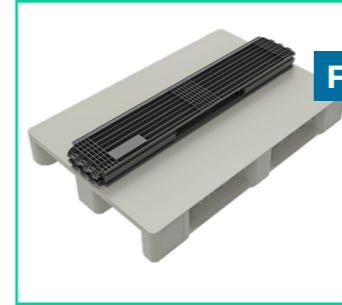

For a sustainable future.

The new KIGAFRAME[®]

Function, quality and sustainability

The new KIGAFRAME® convinces with optimal stability and clever handling. Produced out of 100 % recyclable plastic material – clears the way for a green future in the transport technology.

Safe and clean

The smooth inner surfaces are easy to clean and ensure that your goods are transported safely and gently.

Uncompromisingly

Produced out of pure plastic material, without foreign materials as screws or steel hinges.

Accurately fitting

The optimal form fit enables reliable stacking of several frames on almost any euro-sized pallet.

100 % sustainable

Produced out of 100 % recycled plastic material, the KIGAFRAME® will be taken of and reintroduced into the resource cycle.

Functional

Central hinges with notching-function ensure optimal stability of the frame.

Smart

Recessed surfaces enable space for your identification marking or labels.

Efficient

The frame will be delivered completely assembled and easy to open.