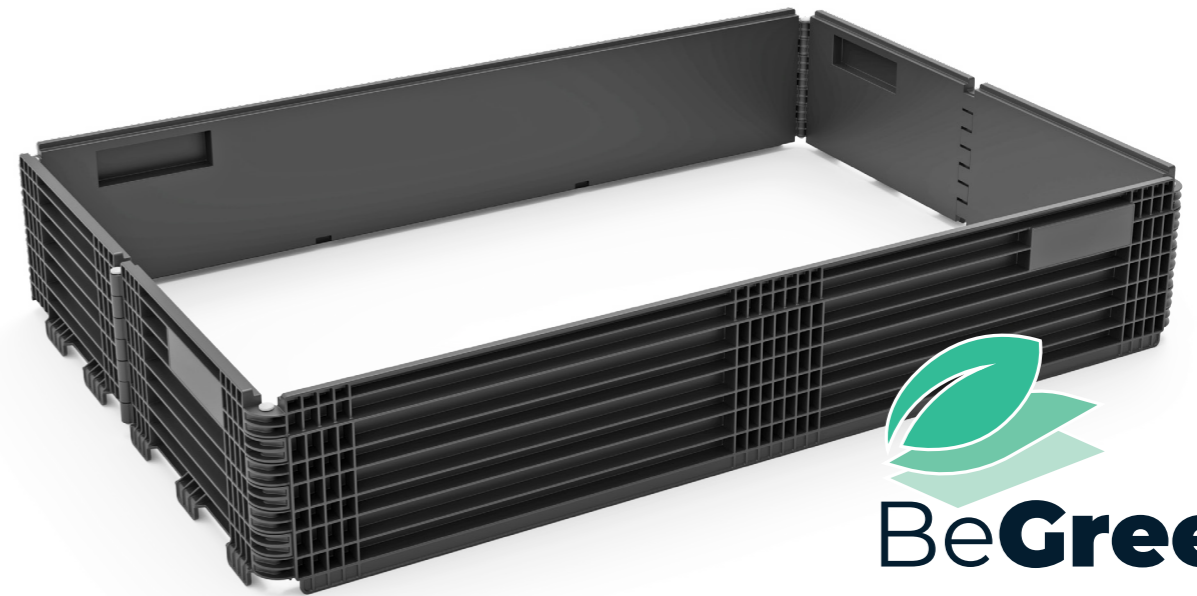

For a sustainable future.

The new KIGAFRAME[®]

Function, quality and sustainability

The new KIGAFRAME® convinces with optimal stability and clever handling. Produced out of 100 % recyclable plastic material – clears the way for a green future in the transport technology.

Safe and clean

The smooth inner surfaces are easy to clean and ensure that your goods are transported safely and gently.

Uncompromisingly

Produced out of pure plastic material, without foreign materials as screws or steel hinges.

Accurately fitting

The optimal form fit enables reliable stacking of several frames on almost any euro-sized pallet.

100 % sustainable

Produced out of 100 % recycled plastic material, the KIGAFRAME® will be taken of and reintroduced into the resource cycle.

Functional

Central hinges with notching-function ensure optimal stability of the frame.

Smart

Recessed surfaces enable space for your identification marking or labels.

Efficient

The frame will be delivered completely assembled and easy to open.