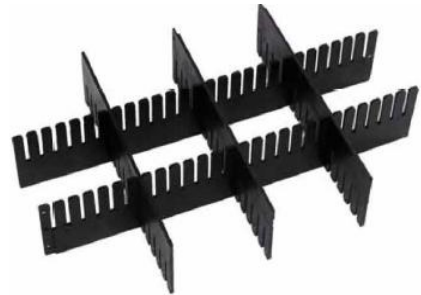

Accessories for Euro boxes / Item-series: 2040-46/...

Lid - 2040-46/D

Dimension	400 x 600 x 10 mm
Stacking height:	5 mm
Material / Colour	PP / grey
Weight	0.8 kg
Type	without hinge

Lid - 2040-46/DS

Type	with hinge
------	------------

Dividers

for dimension	400 x 600 mm
available heights	50 mm / 100 mm / 180 mm
Material	PP, 5 mm, black
possible partition	arbitrary

*All load capacity data is only valid in case of evenly distributed load. For all indicated dimension tolerances of +/- 3 mm apply.