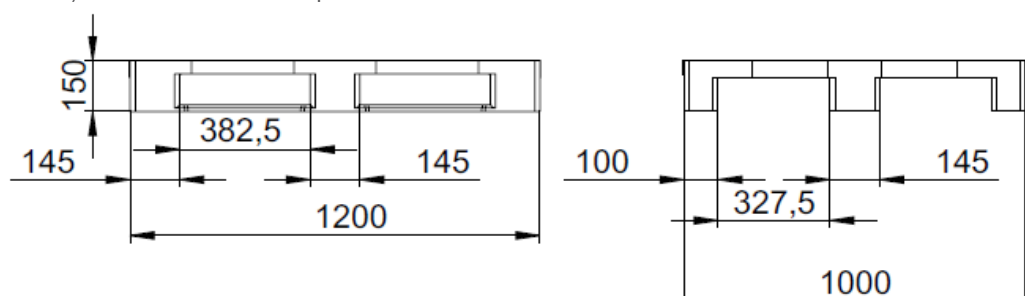

Universal pallet with 3 skids	
Dimension	1000 x 1200 x 150 mm
Material	PE-RE
Colour	black
Temperature stability	-30 °C up to +60 °C
Weight	29,5 kg
Capacity Loads*	Static: 5000 kg Dynamic: 2000 kg On the rack: 600 kg
Feature	Closed skids with iron reinforcement

Further options:

- Available with or without lateral anti slip rim (K7000-SR/KGV resp. K7000-S/KGV)
- Individual marking
- Without minimum purchase also available in grey
- strengthening (up to 1100 kg on the rack - see to item "K7000-SRV/KGV")
- Lengthening and widening of the pallet to special dimensions (also see: "xs to XXL")

Load Quantities:

Complete truck (trailer truck: 13.6 ldm): 390 pieces

Quantity/ Storing position - complete truck: 15 pieces

Quantity / Pallet spaces in case of general cargo transportation (max. height = 2200 mm): 14 pieces

Entry dimensions*:

*All load capacity data is only valid in case of evenly distributed load. For all indicated dimension tolerances of +/- 3 mm apply.