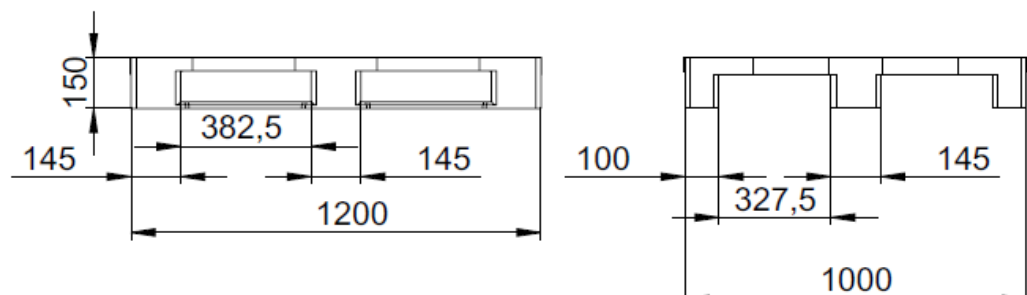

Universal pallet with 3 skids	
Dimension	1000 x 1200 x 150 mm
Material	PE-RE
Colour	grey
Temperature stability	-30 °C up to +60 °C
Weight	32 kg
Capacity Loads*	Static: 5000 kg Dynamic: 2000 kg On the rack: 1100 kg
Strengthening	iron reinforcement in the upper deck + closed skids with iron reinforcement

Load Quantities:

Complete truck (trailer truck: 13.6 ldm): 390 pieces

Quantity/ Storing position - complete truck: 15 pieces

Quantity / Pallet spaces in case of general cargo transportation (max. height = 2200 mm): 14 pieces

Entry dimensions*:

*All load capacity data is only valid in case of evenly distributed load. For all indicated dimension tolerances of +/- 3 mm apply.