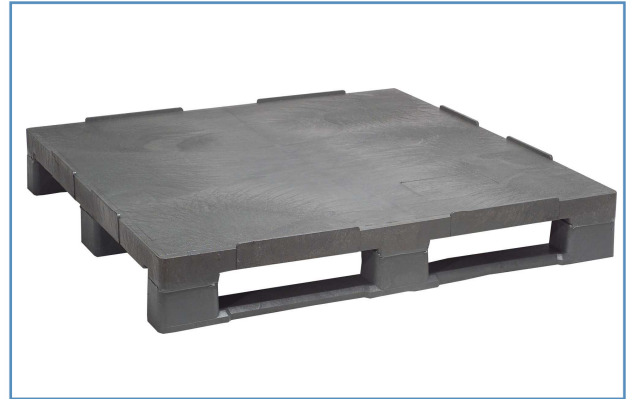

Universal pallet with 3 skids	
Dimension	1000 x 1200 x 150 mm
Material	PE-RE
Colour	grey
Temperature stability	-30 °C up to +60 °C
Weight	32 kg
Capacity Loads*	Static: 5000 kg Dynamic: 2000 kg On the rack: 1100 kg
Strengthening	iron reinforcement in the upper deck + closed skids with iron reinforcement

Description /Application:

Due to the completely closed top deck the K7000 pallet can be cleaned easily and leaves no room for germs and bacteria. Therefore, highest hygiene is guaranteed. Due to the sturdy construction and the grouted skids the pallets can stand heaviest loads and thus can be used multifunctionally. Entry with hand lift / fork-lift truck from all four sides. A real all-rounder - from outdoor application of a workshop to a hygiene racking system!

Further options:

- Available with or without lateral anti slip rim (K7000-GRV/KGV resp. K7000-GV/KGV)
- Individual marking
- Without minimum purchase also available in black
- Lengthening and widening of the pallet to special dimensions (also see: "xs to XXL")