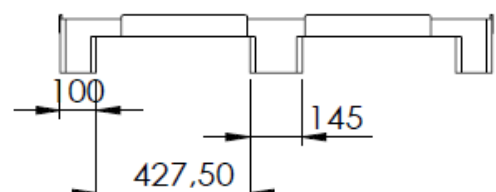

Further options:

- Available with or without lateral anti slip rim (K8000-SR/KG resp. K8000-S/KG)
- Individual marking
- Without minimum purchase also available in grey
- strengthening (up to 800 kg on the rack - see to item "K8000-SRV/KG")
- Lengthening and widening of the pallet to special dimensions (also see: "xs to XXL")

Load Quantities:

Complete truck (trailer truck: 13.6 ldm): 330 pieces

Quantity/ Storing position - complete truck: 15 pieces

Quantity / Pallet spaces in case of general cargo transportation (max. height = 2200 mm): 14 pieces

Entry dimensions*:

*All load capacity data is only valid in case of evenly distributed load. For all indicated dimension tolerances of +/- 3 mm apply.