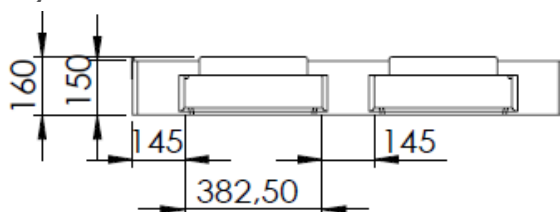

Further options:

- Available with or without lateral anti slip rim (K8000-SR/KG resp. K8000-S/KG)
- Individual marking
- Without minimum purchase also available in grey
- strengthening (up to 800 kg on the rack - see to item "K8000-SRV/KG")
- Lengthening and widening of the pallet to special dimensions (also see: "xs to XXL")

Load Quantities:

Complete truck (trailer truck: 13.6 ldm): 330 pieces

Quantity/ Storing position - complete truck: 15 pieces

Quantity / Pallet spaces in case of general cargo transportation (max. height = 2200 mm): 14 pieces

Entry dimensions*:

*All load capacity data is only valid in case of evenly distributed load. For all indicated dimension tolerances of +/- 3 mm apply.