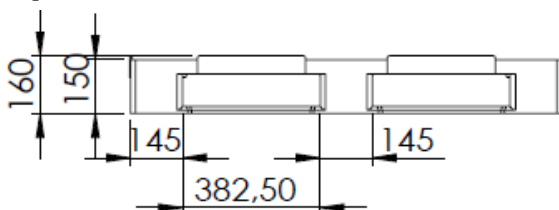

Further options:

- Available with or without lateral anti slip rim (K8000-GR/KGV resp. K8000-G/KGV)
- Individual marking
- Without minimum purchase also available in black
- strengthening (up to 1100 kg on the rack - see to item "K8000-GRV/KGV")
- Lengthening and widening of the pallet to special dimensions (also see: "xs to XXL")

Load Quantities:

Complete truck (trailer truck: 13.6 ldm): 330 pieces

Quantity/ Storing position - complete truck: 15 pieces

Quantity / Pallet spaces in case of general cargo transportation (max. height = 2200 mm): 14 pieces

Entry dimensions*:

*All load capacity data is only valid in case of evenly distributed load. For all indicated dimension tolerances of +/- 3 mm apply.