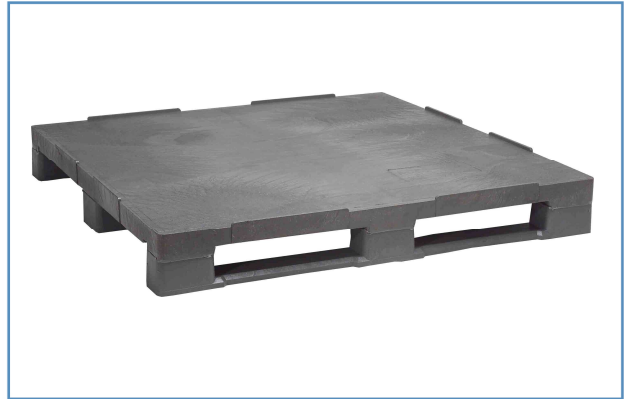

Universal pallet with 3 skids	
Dimension	1200 x 1200 x 150 mm
Material	PE-RE
Colour	grey
Temperature stability	-30 °C up to +60 °C
Weight	30 kg
Capacity Loads*	Static: 5000 kg Dynamic: 2000 kg On the rack: 600 kg
Feature	Closed skids with iron reinforcement

Description /Application:

Due to the completely closed top deck the K8000 pallet can be cleaned easily and leaves no room for germs and bacteria. Therefore, highest hygiene is guaranteed. Due to the sturdy construction and the grouted skids the pallets can stand heaviest loads and thus can be used multifunctionally. Entry with hand lift / fork-lift truck from all four sides. A real all-rounder - from outdoor application of a workshop to a hygiene racking system!

Further options:

- Available with or without lateral anti slip rim (K8000-GR/KGV resp. K8000-G/KGV)
- Individual marking
- Without minimum purchase also available in black
- strengthening (up to 1100 kg on the rack - see to item "K8000-GRV/KGV")
- Lengthening and widening of the pallet to special dimensions (also see: "xs to XXL")