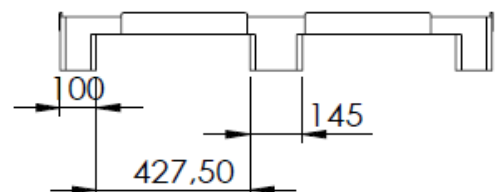

Further options:

- Available with or without lateral anti slip rim (K8000-GR/KGV resp. K8000-G/KGV)
- Individual marking
- Without minimum purchase also available in black
- strengthening (up to 1100 kg on the rack - see to item "K8000-GRV/KGV")
- Lengthening and widening of the pallet to special dimensions (also see: "xs to XXL")

Load Quantities:

Complete truck (trailer truck: 13.6 ldm): 330 pieces

Quantity/ Storing position - complete truck: 15 pieces

Quantity / Pallet spaces in case of general cargo transportation (max. height = 2200 mm): 14 pieces

Entry dimensions*:

*All load capacity data is only valid in case of evenly distributed load. For all indicated dimension tolerances of +/- 3 mm apply.