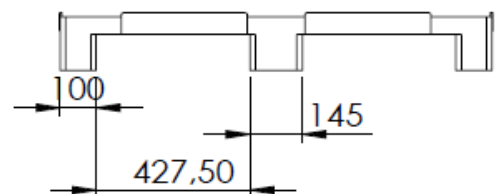

Universal pallet with 3 skids	
Dimension	1200 x 1200 x 150 mm
Material	PE-RE
Colour	grey
Temperature stability	-30 °C up to +60 °C
Weight	26 kg
Capacity Loads*	Static: 4000 kg Dynamic: 1200 kg On the rack: - kg

Further options:

- Available with or without lateral anti slip rim (K8000-GR/KO resp. K8000-G/KO)
- Individual marking
- Without minimum purchase also available in black
- strengthening (up to 800 kg on the rack - see to item "K8000-GRV/KO")
- Lengthening and widening of the pallet to special dimensions (also see: "xs to XXL")
- Closing of the skids possible for application on roller or chain conveyors

Load Quantities:

Complete truck (trailer truck: 13.6 ldm): 330 pieces
 Quantity/ Storing position - complete truck: 15 pieces
 Quantity / Pallet spaces in case of general cargo transportation (max. height = 2200 mm): 14 pieces

Entry dimensions*:

*All load capacity data is only valid in case of evenly distributed load. For all indicated dimension tolerances of +/- 3 mm apply.