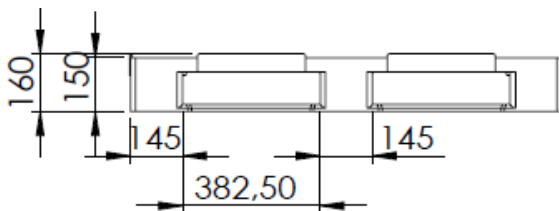

Universal pallet with 3 skids	
Dimension	1200 x 1200 x 150 mm
Material	PE-RE
Colour	grey
Temperature stability	-30 °C up to +60 °C
Weight	26 kg
Capacity Loads*	Static: 4000 kg Dynamic: 1200 kg On the rack: - kg

Further options:

- Available with or without lateral anti slip rim (K8000-GR/KO resp. K8000-G/KO)
- Individual marking
- Without minimum purchase also available in black
- strengthening (up to 800 kg on the rack - see to item "K8000-GRV/KO")
- Lengthening and widening of the pallet to special dimensions (also see: "xs to XXL")
- Closing of the skids possible for application on roller or chain conveyors

Load Quantities:

Complete truck (trailer truck: 13.6 ldm): 330 pieces
 Quantity/ Storing position - complete truck: 15 pieces
 Quantity / Pallet spaces in case of general cargo transportation (max. height = 2200 mm): 14 pieces

Entry dimensions*:

*All load capacity data is only valid in case of evenly distributed load. For all indicated dimension tolerances of +/- 3 mm apply.