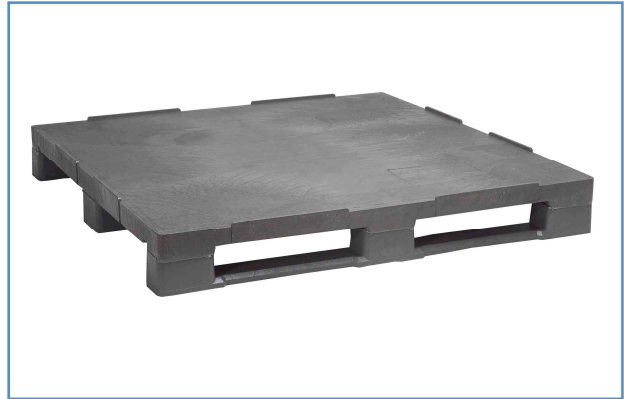

Universal pallet with 3 skids	
Dimension	1200 x 1200 x 150 mm
Material	PE-RE
Colour	grey
Temperature stability	-30 °C up to +60 °C
Weight	26 kg
Capacity Loads*	Static: 4000 kg Dynamic: 1200 kg On the rack: - kg

Description / Application:

Due to the completely closed top deck the K8000 pallet can be cleaned easily and leaves no room for germs and bacteria. Therefore, highest hygiene is guaranteed. Due to the sturdy construction and the grouted skids the pallets can stand heaviest loads and thus can be used multifunctionally. Entry with hand lift / fork-lift truck from all four sides. A real all-rounder - from outdoor application of a workshop to a hygiene racking system!

Further options:

- Available with or without lateral anti slip rim (K8000-GR/KO resp. K8000-G/KO)
- Individual marking
- Without minimum purchase also available in black
- strengthening (up to 800 kg on the rack - see to item "K8000-GRV/KO")
- Lengthening and widening of the pallet to special dimensions (also see: "xs to XXL")
- Closing of the skids possible for application on roller or chain conveyors